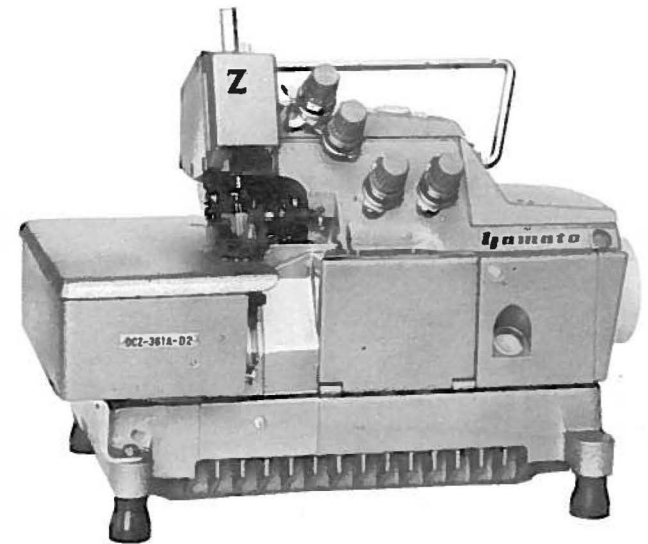

# ***Yamato***

**INDUSTRIAL  
SEWING MACHINE**

**CLASS**

**DCZ-364  
-365  
-366  
-367  
-368  
-369**

**ILLUSTRATED  
SPARE PARTS LIST  
FOR  
HIGH SPEED  
OVERLOCK MACHINES**

**KONDO SEWING MACHINE CO., LTD.**

DCZ-364

DCZ-368

<u>Ret. No.</u>	<u>Parts No.</u>	<u>Description</u>	<u>Amt. Req.</u>	<u>Ref. No.</u>	<u>Parts No.</u>	<u>Description</u>
1	33300	Presser Foot Complete Set for DCZ-364A	1	35	7650	Screws for 33338
2	731	Latch Pin for Presser Foot Spring	1	36	33338	Pressure Spring Collar
3	33305	Presser Foot Spring(Large)	1	37	33337	Pressure Bracket Pin
4	1226	Screw for 33305	1	38	4437	Screw for 33337
5	216	Nut for 6093	1	40	33319	Presser Foot Complete Set for DCZ-368A
6	33304	Presser Foot Hinge Spring	1	41	1228	Screw for 33219
7	5036	Screw for 33304	1	42	33219	Presser Foot Adjusting Plate
8	33306	Presser Foot Spring( Small)	1	43	6211	Presser Foot Hinge Screw
9	6093	Hinge Screw for Rear Presser	1	44	215	Nut for 33216
10	33307	Differential Feed Dog	1	45	6091	Hinge Screw for Rear Presser
11	33308	Main Feed Dog	1	46	33217	Presser Foot Spring(Large)
19	33309	Pressure Plate Assembly for DCZ-364A	1	47	6092	Screw for 33217
20	2133	Adjust Screws for 33331	2	48	33216	Presser Foot Spring( Small)
21	44	Adjust Nuts for 33331, 33333	4	49	33321	Throat Plate for DCZ-368A
22	1440	Adjust Screws for 33333	2	50	33328	Chaining Feed Dog
23	7650	Screws for 33339	2	51	33324	Chip Guard( Fix)
24	33339	Pressure Shaft Lever	1	52	33325	Chip Guard( Open)
25	33331	Pressure Bracket	1	53	33326	Strip Guide( Right)
26	33334	Pressure Holder Hinge Pin	1	54	33327	Strip Guide( Left)
27	4351	Screws for 33299	2			
28	33299	Pressure Plate	1			
29	33332	Pressure Holder	1			
30	30680	Hinge Pin Retaining Ring	1			
31	33336	Pressure Holder Hinge Latch Spring	1			
32	33335	Pressure Holder Hinge Latch	1			
33	33333	Pressure Shaft	1			
34	33340	Pressure Spring	1			