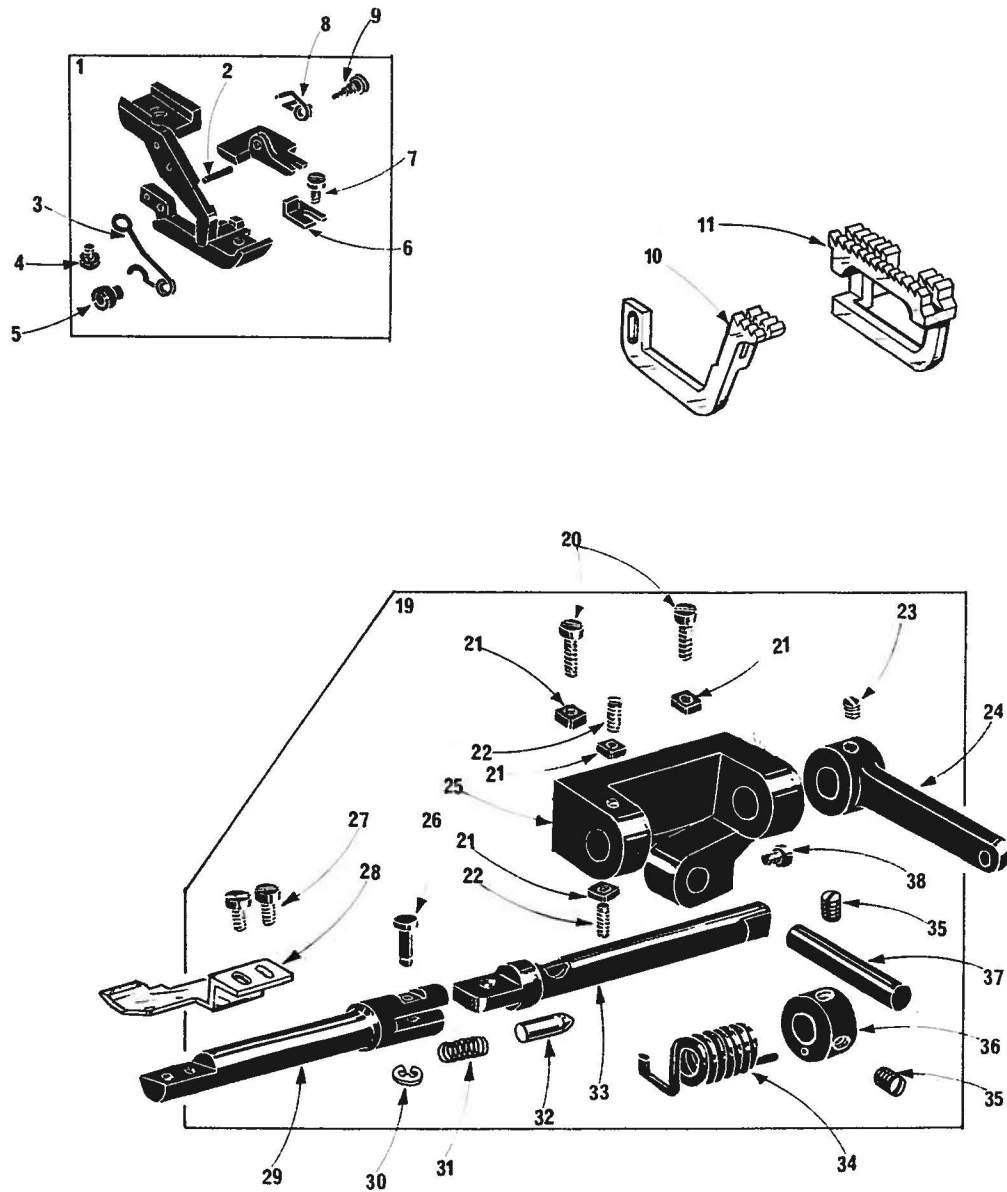

DCZ-364

DCZ-368

<u>Ret. No.</u>	<u>Parts No.</u>	<u>Description</u>	<u>Amt. Req.</u>	<u>Ref. No.</u>	<u>Parts No.</u>	<u>Description</u>
1	33300	Presser Foot Complete Set for DCZ-364A	1	35	7650	Screws for 33338
2	731	Latch Pin for Presser Foot Spring	1	36	33338	Pressure Spring Collar
3	33305	Presser Foot Spring(Large)	1	37	33337	Pressure Bracket Pin
4	1226	Screw for 33305	1	38	4437	Screw for 33337
5	216	Nut for 6093	1	40	33319	Presser Foot Complete Set for DCZ-368A
6	33304	Presser Foot Hinge Spring	1	41	1228	Screw for 33219
7	5036	Screw for 33304	1	42	33219	Presser Foot Adjusting Plate
8	33306	Presser Foot Spring( Small)	1	43	6211	Presser Foot Hinge Screw
9	6093	Hinge Screw for Rear Presser	1	44	215	Nut for 33216
10	33307	Differential Feed Dog	1	45	6091	Hinge Screw for Rear Presser
11	33308	Main Feed Dog	1	46	33217	Presser Foot Spring(Large)
19	33309	Pressure Plate Assembly for DCZ-364A	1	47	6092	Screw for 33217
20	2133	Adjust Screws for 33331	2	48	33216	Presser Foot Spring( Small)
21	44	Adjust Nuts for 33331, 33333	4	49	33321	Throat Plate for DCZ-368A
22	1440	Adjust Screws for 33333	2	50	33328	Chaining Feed Dog
23	7650	Screws for 33339	2	51	33324	Chip Guard( Fix)
24	33339	Pressure Shaft Lever	1	52	33325	Chip Guard( Open)
25	33331	Pressure Bracket	1	53	33326	Strip Guide( Right)
26	33334	Pressure Holder Hinge Pin	1	54	33327	Strip Guide( Left)
27	4351	Screws for 33299	2			
28	33299	Pressure Plate	1			
29	33332	Pressure Holder	1			
30	30680	Hinge Pin Retaining Ring	1			
31	33336	Pressure Holder Hinge Latch Spring	1			
32	33335	Pressure Holder Hinge Latch	1			
33	33333	Pressure Shaft	1			
34	33340	Pressure Spring	1			