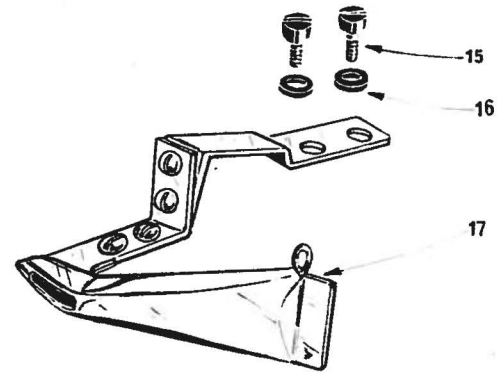

DCZ-365
367

DCZ-366

DCZ-367

DCZ-365
366
367

DCZ-366
367