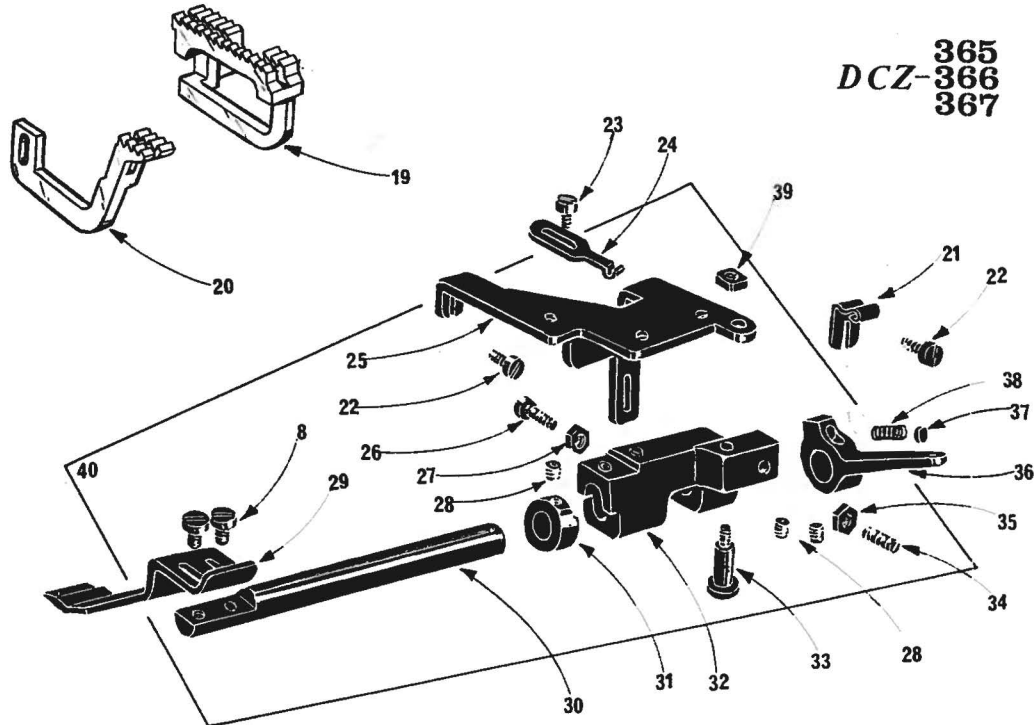

DCZ-365  
367

DCZ-366

DCZ-367

DCZ-365  
366  
367

DCZ-366  
367

<u>Ref. No.</u>	<u>Parts No.</u>	<u>Description</u>	<u>Amt. Req.</u>	<u>Ref. No.</u>	<u>Parts No.</u>	<u>Description</u>
1	33300	Presser Foot Complete Set for DCZ-365A,367A	1	32	33393	Pressure Shaft Bracket
2	33405	Presser Foot Complete Set for DCZ-366A	1	33	6142	Hinge Pin for 33393
3	216	Nut for 6093	1	34	3556	Adjust Screw for 33398
4	1226	Screw for 33305	1	35	355	Adjust Nut for 33398
5	33305	Presser Foot Spring(Large)	1	35	33395	Pressure Shaft Lever
6	731	Latch Pin for Presser Foot Spring	1	37	519	Seat for 33398
7	33304	Presser Foot Hinge Spring	1	38	33398	Pressure Spring
8	5036	Screws for 33301,33304	3	39	44	Hinge Nut for 33393
9	6093	Hinge Screw for Rear Presser	1	40	33391	Pressure Plate Assembly for DCZ-365A,366A,367A
10	33306	Presser Foot Spring(Small)	1	41	33432	Strip Guide
15	4358	Screws for 33409	2	42	3434	Screw for 33431
16	538	Washer for 33409	2	43	33431	Strip Guide Holder Shaft
17	33409	Folder for DCZ-366A	1	44	33433	Strip Guide Bracket
18	33417	Folder for DCZ-367A	1	45	7616	Screws for 33432,33431
19	33308	Main Feed Dog	1			
20	33307	Differential Feed Dog	1			
21	33400	Front Cover Latch Spring	1			
22	7405	Screws for 33392,33400	2			
23	7006	Screw for 33397	1			
24	33397	Pressure Shaft Bracket Latch Spring	1			
25	33392	Bracket Plate	1			
26	7609	Stopper Screw for 33393	1			
27	322	Stopper Nut for 33393	1			
28	3637	Screws for 33395,33396	3			
29	33401	Pressure Plate	1			
30	33394	Pressure Shaft	1			
31	33396	Pressure Shaft Collar	1			