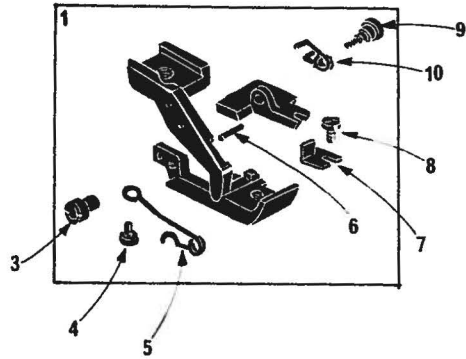

DCZ-365
367