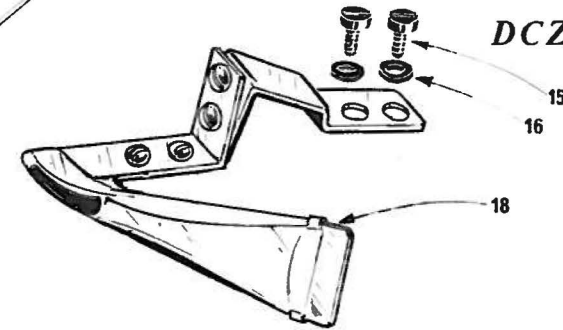

DCZ-365
367

DCZ-366

DCZ-367

DCZ-365
366
367

DCZ-366
367