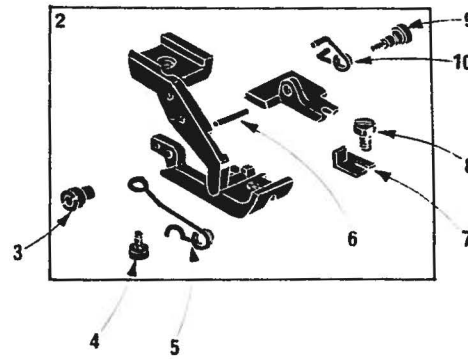

DCZ-365
367

DCZ-366

DCZ-367

DCZ-365
366
367

DCZ-366
367