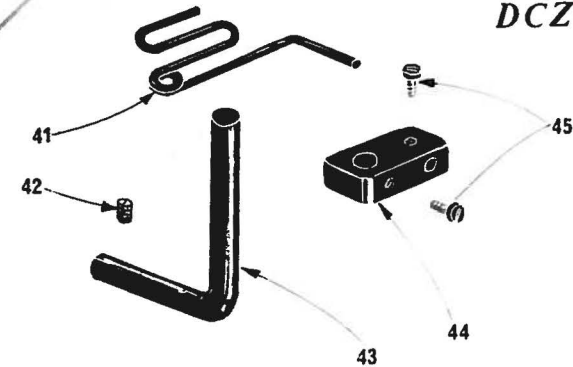

DCZ-365  
367

DCZ-366

DCZ-367

DCZ-365  
366  
367

DCZ-366  
367

<u>Ref. No.</u>	<u>Parts No.</u>	<u>Description</u>	<u>Amt. Req.</u>	<u>Ref. No.</u>	<u>Parts No.</u>	<u>Description</u>
1	33300	Presser Foot Complete Set for DCZ-365A,367A	1	32	33393	Pressure Shaft Bracket
2	33405	Presser Foot Complete Set for DCZ-366A	1	33	6142	Hinge Pin for 33393
3	216	Nut for 6093	1	34	3556	Adjust Screw for 33398
4	1226	Screw for 33305	1	35	355	Adjust Nut for 33398
5	33305	Presser Foot Spring(Large)	1	35	33395	Pressure Shaft Lever
6	731	Latch Pin for Presser Foot Spring	1	37	519	Seat for 33398
7	33304	Presser Foot Hinge Spring	1	38	33398	Pressure Spring
8	5036	Screws for 33301,33304	3	39	44	Hinge Nut for 33393
9	6093	Hinge Screw for Rear Presser	1	40	33391	Pressure Plate Assembly for DCZ-365A,366A,367A
10	33306	Presser Foot Spring(Small)	1	41	33432	Strip Guide
15	4358	Screws for 33409	2	42	3434	Screw for 33431
16	538	Washer for 33409	2	43	33431	Strip Guide Holder Shaft
17	33409	Folder for DCZ-366A	1	44	33433	Strip Guide Bracket
18	33417	Folder for DCZ-367A	1	45	7616	Screws for 33432,33431
19	33308	Main Feed Dog	1			
20	33307	Differential Feed Dog	1			
21	33400	Front Cover Latch Spring	1			
22	7405	Screws for 33392,33400	2			
23	7006	Screw for 33397	1			
24	33397	Pressure Shaft Bracket Latch Spring	1			
25	33392	Bracket Plate	1			
26	7609	Stopper Screw for 33393	1			
27	322	Stopper Nut for 33393	1			
28	3637	Screws for 33395,33396	3			
29	33401	Pressure Plate	1			
30	33394	Pressure Shaft	1			
31	33396	Pressure Shaft Collar	1			